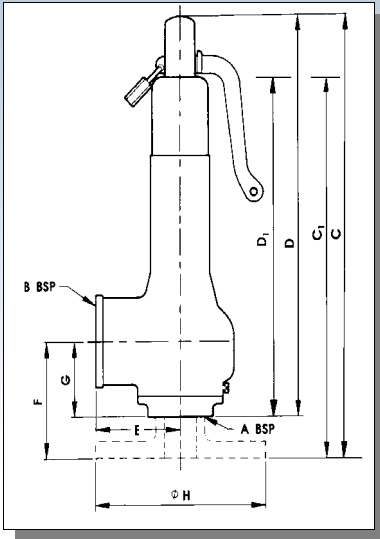

**IN STOCK AT
JOHNSON VALVES
TEL 023 80 669666**

716 FULL LIFT

Fig 716

SIZE	A	B	C	C1*	D	D1*	E	F	G	H
DN15	1/2	3/4	-	-	178	158	40	-	40	-
DN20	3/4	1 1/4	265	242	232	209	55	75	44	114
DN25	1	1 1/2	284	261	258	235	60	75	48	121
DN32	1 1/4	2	365	332	328	295	70	95	58	140
DN40	1 1/2	2 1/2	418	379	380	340	81	105	67	150
DN50	2	3	464	422	424	382	96	120	80	165

* Refers to screwed dome version.

BAILEY BIRKETT

FIG 716SSL-SCREWED INLET

FIG 716SFL-FLANGED INLET

The 716 bronze body full lift safety valve offers the combination of top guiding, unobstructed seat bore and full lift capability, producing a safety valve with maximum discharge capacity.

Positive reseating is achieved by the precision lapped stainless steel trim for steam duties up to 230°C.

The standard inlet connection can be either BSP female or flanged and the outlet connection is BSP female. Lock and lever assembly or a pressure tight dome are available as standard.

Valves are certificated prior to despatch to confirm traceable serial number and set pressure.

FIG	DISC	INLET	CONFIGURATION
716SSL	St/Steel	Female	Easing Lever
716SFL	St/Steel	Flanged	Easing Lever
716SSD	St/Steel	Female	Dome Cap
716SFD	St/Steel	Flanged	Dome Cap